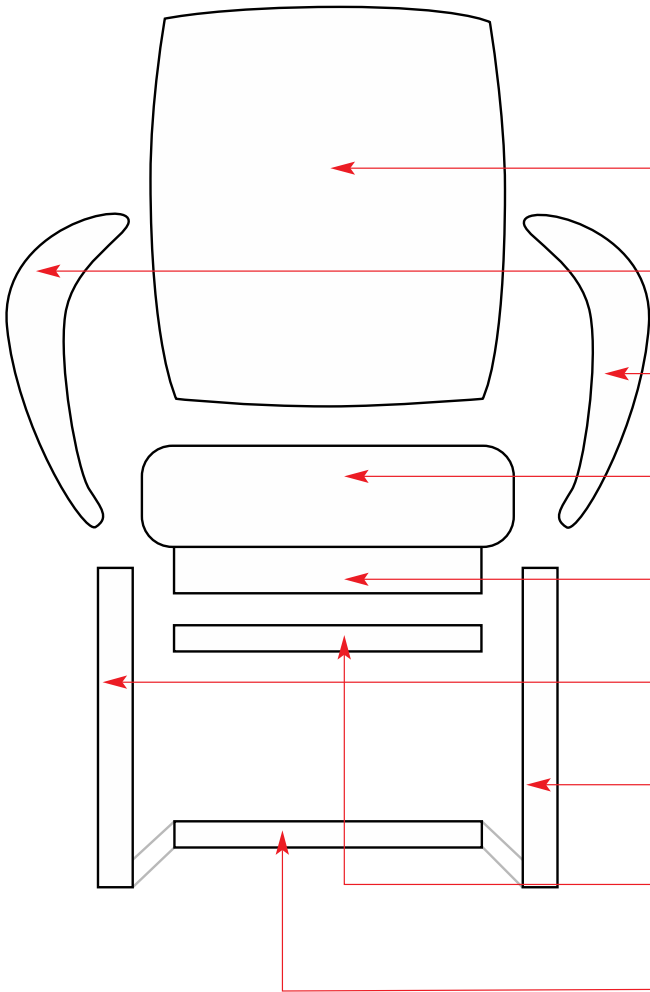

PRODUCT	WELCOME RECEPTION CHAIR	6946
---------	-------------------------	------

BACKREST	Z990 (Whole top piece)
ARM <i>RH when seated</i>	N/A
ARM <i>LH when seated</i>	N/A
SEAT	Z990 (Whole top piece)
UNDERSIDE FRAME	Z76 (square frame)
FRAME <i>RH when seated</i>	Z75 (Set of legs)
FRAME <i>LH when seated</i>	Z75 (Set of legs)
CROSS BAR <i>FRONT</i>	N/A
CROSS BAR <i>REAR</i>	N/A

FIXINGS	M6X25 SCREW x4, M6x40 SCREW x4, M6/ø16 WASHER x8, M6 WASHER (TWISTED) x8
---------	--

UNIQUE PARTS	N/A
--------------	-----

NOTES	
-------	--